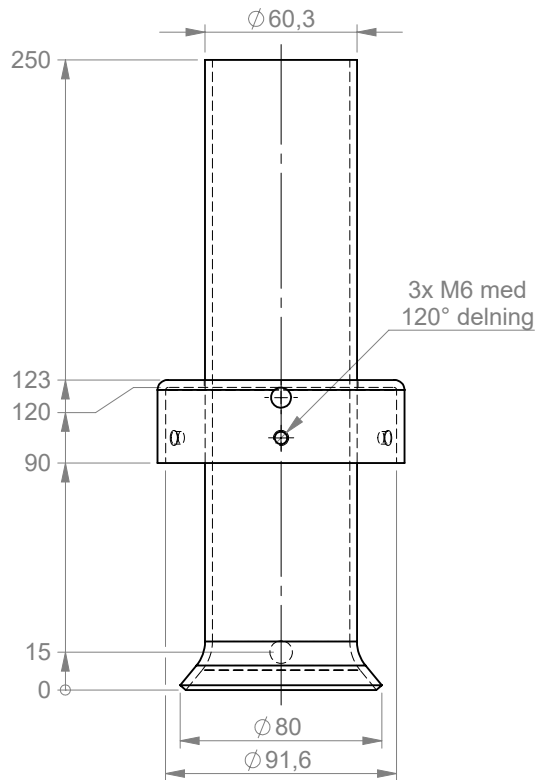

1

2

3

4

A

Skrivar dolda i denna vy

B

C

D

E

Skarpa kanter brutna

Ritad av: MM	Datum: 2016-12-13	Godk. av: SA	Godk./Datum: 2017-02-22	Material:	Status: Released	Vikt: 1.37 kg	Tolerans: ISO 2768-1 c	Skala: 1:3
					Benämning: Adapter D60 T89		Rev: B	
<small>This drawing and all oppurtenant matter shall remain the company Mora Mast AB property. They shall not without our written permission, either in their original state or with any changes be copied or manifolded, shown to or in any other way communicated to or handed over to any part.</small>					Ritningsnr: 7780146		Blad: 1/1	