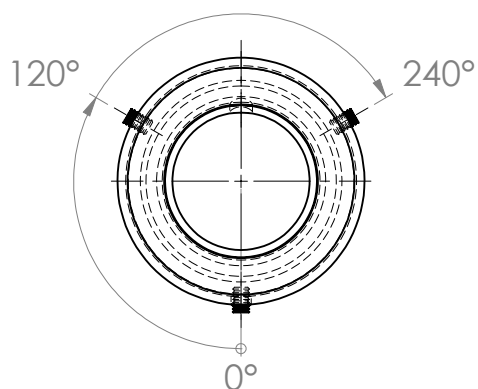

1

2

3

4

A

Skrivar dolda i denna vy

B

C

D

E

Skarpa kanter brutna

Ritad av: MM	Datum: 2016-12-13	Godk. av: SA	Godk./Datum: 2017-02-22	Material:	Status: Released	Vikt: 1.37 kg	Tolerans: ISO 2768-1 c	Skala: 1:3
					Benämning: Adapter D60 T89		Rev: B	
<small>This drawing and all oppurtenant matter shall remain the company Mora Mast AB property. They shall not without our written permission, either in their original state or with any changes be copied or manifolded, shown to or in any other way communicated to or handed over to any part.</small>					Ritningsnr: 7780146		Blad: 1/1	