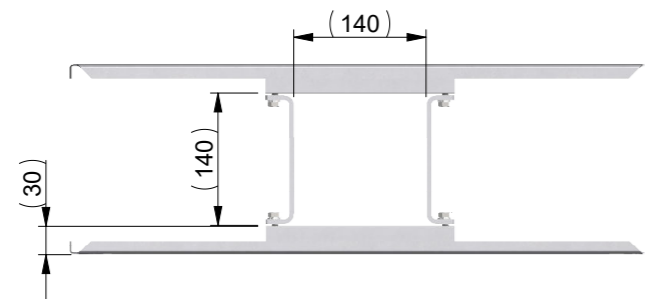

Material:	Generell tolerans:	Ritad av: MM	Datum: 2021-11-19	Skala: 1:8
Benämning: HG/FG skylt dubbel		Godk. av: BA	Godk./Datum: 2022-01-18	Format: A3
Ritningsnr: ALST2010	Vikt: 5.50 kg	Rev: A	Status: Released	Blad: 1/1