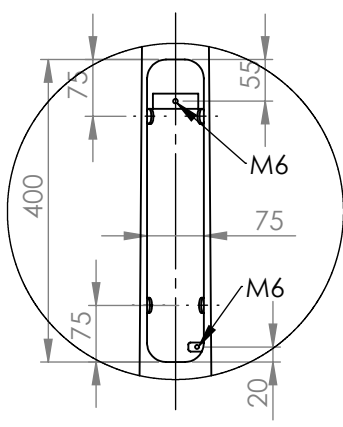

DETAIL A  
SCALE 1 : 5

DETAIL B  
SCALE 1 : 10

Ritad av: TH	Datum: 2010-12-16	Godk. av:	Godk./Datum:	Material: S235JRG2	Vikt: 21.59 kg	Tolerans: ISO 2768-1 c Skarpa kanter brutna	Format: A4
-----------------	----------------------	-----------	--------------	-----------------------	-------------------	---	---------------

Benämning: KLS 30/60-102 FL	Skala: 1:20
Order:	Revision: A
Ritningsnummer: 7781850	Blad: 1/1

THIS DRAWING AND ALL OPPURTENANT MATTER SHALL REMAIN THE COMPANY MORA MAST AB PROPERTY. THEY SHALL NOT WITHOUT OUR WRITTEN PERMISSION, EITHER IN THEIR ORIGINAL STATE OR WITH ANY CHANGES BE COPIED OR MANIFOLDED, SHOWN TO OR IN ANY OTHER WAY COMMUNICATED TO OR HANDED OVER TO ANY PART.