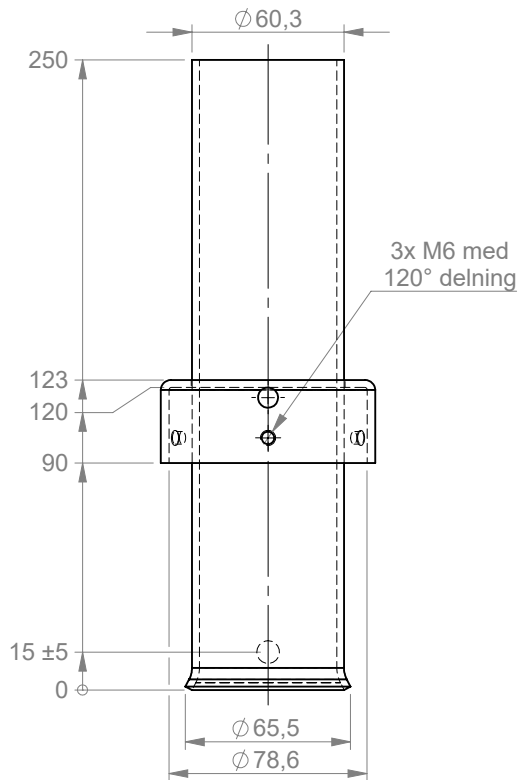

1

2

3

4

A

Skrivar dolda i denna vy

C

D

E

Skarpa kanter brutna

Ritad av: MM	Datum: 2016-12-13	Godk. av: SA	Godk./Datum: 2017-02-22	Material:	Status: Released	Vikt: 1.27 kg	Tolerans: ISO 2768-1 c	Skala: 1:3
					Benämning: Adapter D60 T76		Rev: B	Format: A4
This drawing and all oppurtenant matter shall remain the company Mora Mast AB property. They shall not without our written permission, either in their original state or with any changes be copied or manifolded, shown to or in any other way communicated to or handed over to any part.					Ritningsnr: 7780145		Blad: 1/1	