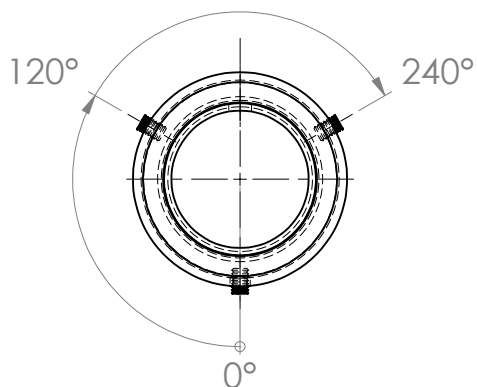

1

2

3

4

A

Skrivar dolda i denna vy

C

D

E

Skarpa kanter brutna

Ritad av: MM	Datum: 2016-12-13	Godk. av: SA	Godk./Datum: 2017-02-22	Material:	Status: Released	Vikt: 1.27 kg	Tolerans: ISO 2768-1 c	Skala: 1:3
					Benämning: Adapter D60 T76		Rev: B	Format: A4
This drawing and all oppurtenant matter shall remain the company Mora Mast AB property. They shall not without our written permission, either in their original state or with any changes be copied or manifolded, shown to or in any other way communicated to or handed over to any part.					Ritningsnr: 7780145		Blad: 1/1	