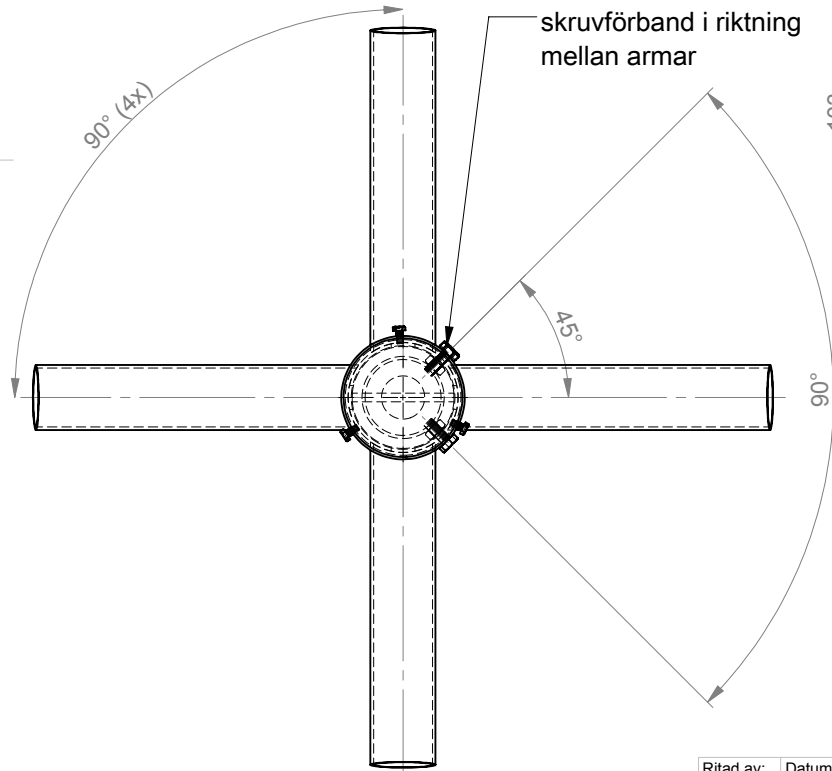

DETAIL A
SCALE 1 : 2

Kabelhåll gradas

Skarpa kanter brutna

Ritad av: MM	Datum: 2015-06-29	Godk. av: SA	Godk./Datum: 2015-07-02	Material:	Status: Released	Vikt: 7.10 kg	Tolerans: ISO 2768-1 c	Skala: 1:7
 <p>This drawing and all oppurtenant matter shall remain the company Mora Mast AB property. They shall not without our written permission, either in their original state or with any changes be copied or manifolded, shown to or in any other way communicated to or handed over to any part.</p>					Benämning: KRONA 4A L300 D60 T60 (montage utanpå rör)		Format: A4	
					Ritningsnr: 7781952	Rev: A	Blad: 1/1	